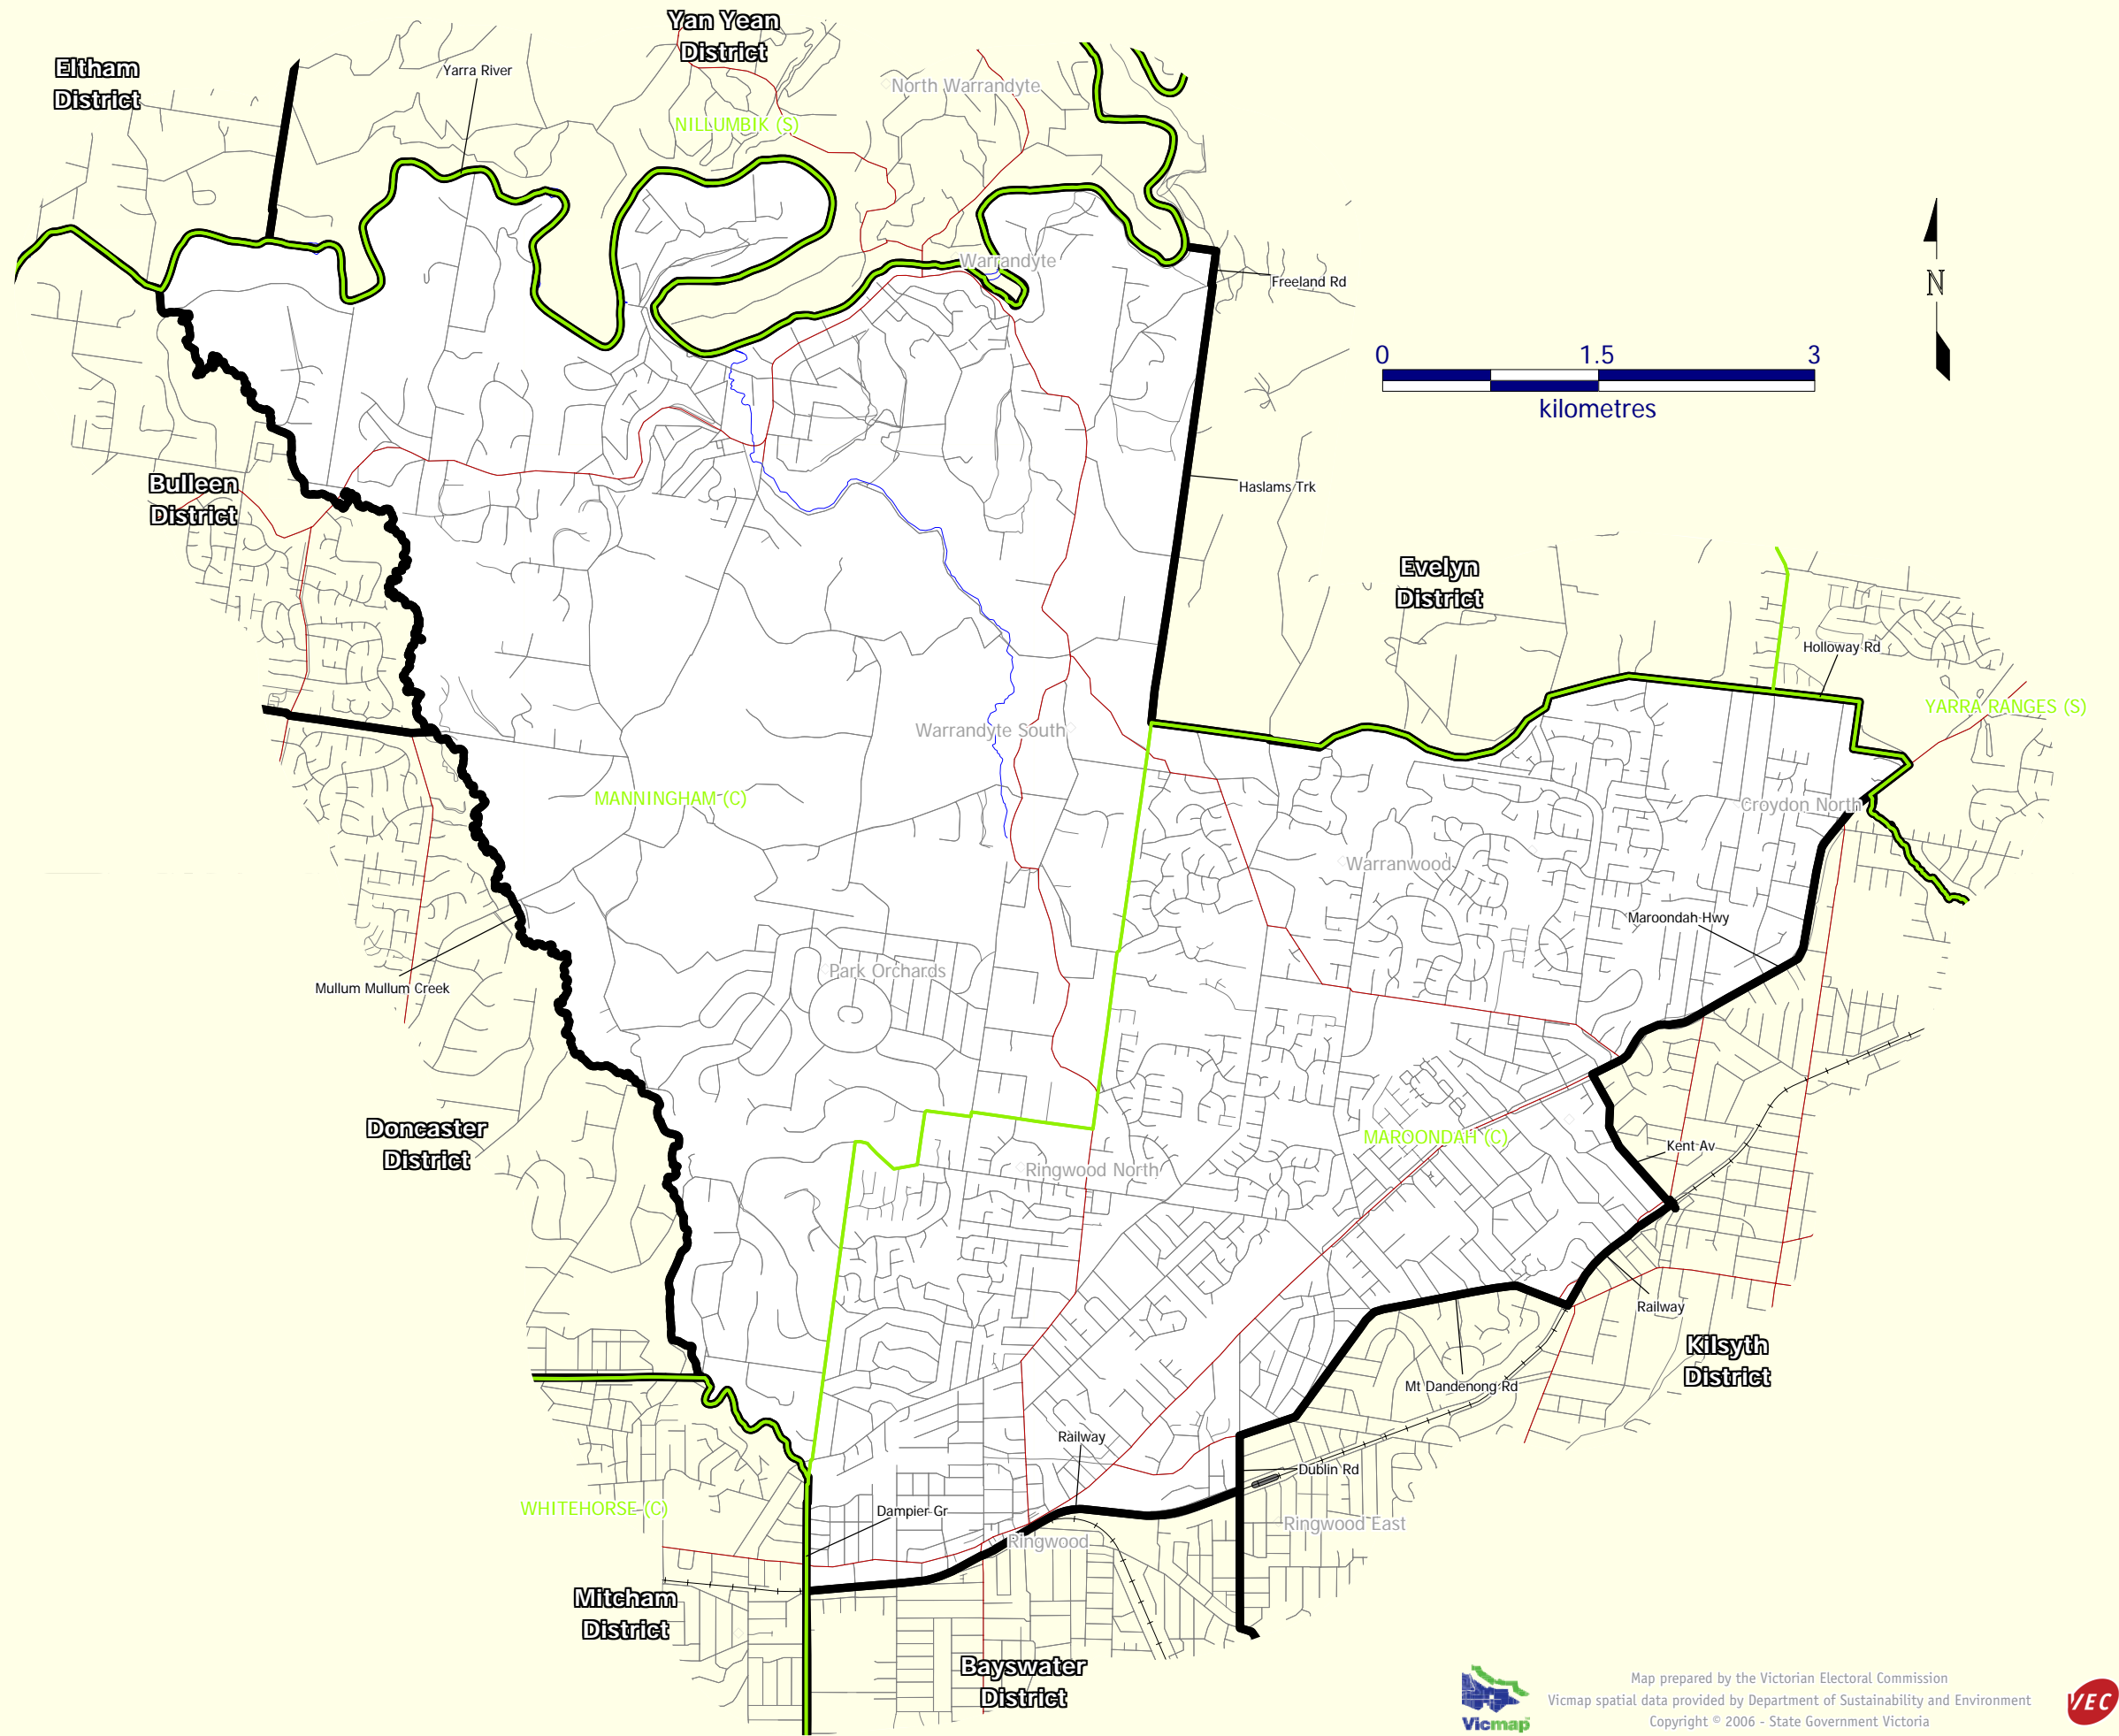

# Warrandyte

Electoral District  
2000-2001 Redivision

**Legend**

- District Boundary
- Municipal Boundary

**Map Symbols**

- Main Road
- Street
- Rivers and Creeks
- Railway Line
- Railway Station